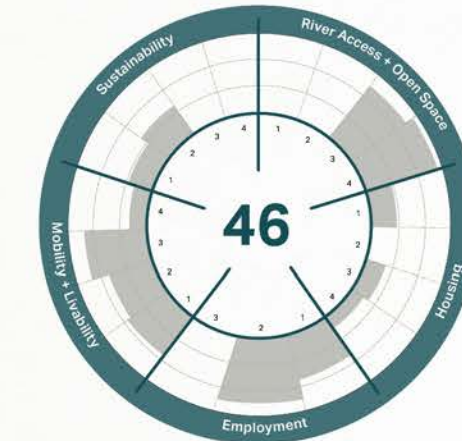

Moving forward to connect and deliver what is possible.

The Los Angeles River symbolizes all the potential of our great City, past and future. It's where the City was born, and it should become the center of attention once again. Our vision is a story of connections. Of joining the City with the river and nature, linking neighborhoods separated by the river, and uniting open space, housing, transportation and commerce in ways that will transform Los Angeles for generations to come.

To revitalize the LA River, AECOM can connect the best big ideas with the expertise and resources to realize them. We're listening to citizens, neighborhoods, land owners and environmental organizations. We're collaborating with business and community leaders to deliver an inspired plan that renews the river and enhances the quality of life for everyone who lives, works and plays along its banks.

Delivering Sustainability

AECOM developed these concepts guided by the City of Los Angeles' sustainability goals as our foundation. We used our Sustainable Systems Integration Model™ to project the costs and benefits of various planning strategies based on environmental, social and economic outcomes. Our analysis reveals the overall community impact score dramatically improves, with the biggest gains seen in **better access to green space, increased housing options and more jobs close to transit.**

Current Sustainability Scoring